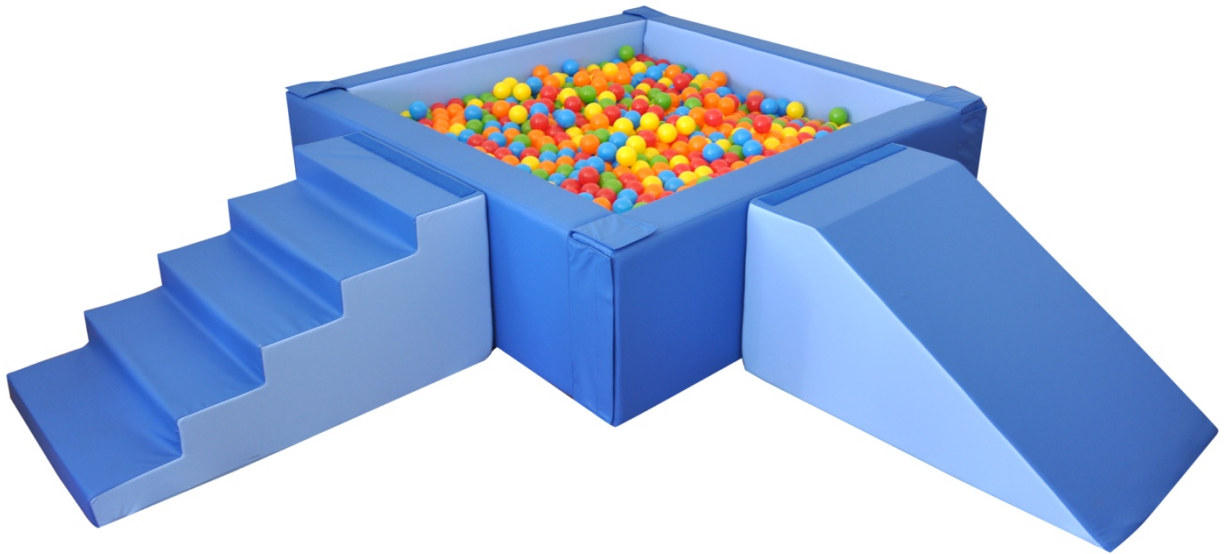

DATA SHEET

POOLS

TECHNICAL DESCRIPTION

Padded element, not only a container for plastic bubbles, but also a creative and usable space for different situations and playing activities.

INTERIORS

Padding in open cell polyurethane foam, density 25 kg/mc.
Fire retardant padding available upon request, density 30 kg/mc.

Structure composed of 2 elements (15 cm thick) anchorable one to the other by means of Velcro straps.

Art. OM 2.154

ROUND POOL (complete with a bottom sheet)

Dim. EXTERNAL cm. 150 x 150 x 45 h

Dim. INTERNAL cm. 120 x 120 x 45 h

Art. OM 2.155

ROUND POOL CARPET

Dim. cm. 120 x 120 x 4 h

Art. OM 2.156

ROUND POOL WITH BUBBLES

Art. OM 2.154 complete with 1.500 bubbles Ø 7

Upon request it can be equipped with sliding (Art. OM 2.003 - slide) or climbing elements (Art. OM 2.002 - step).

KINDERGARTEN POOLS

Structure composed of 4 elements (15 cm thick) anchorable one to the other by means of Velcro straps.

Art. OM 2.170

SQUARE POOL (complete with a bottom sheet)

Dim. EXTERNAL cm. 150 x 150 x 45 h