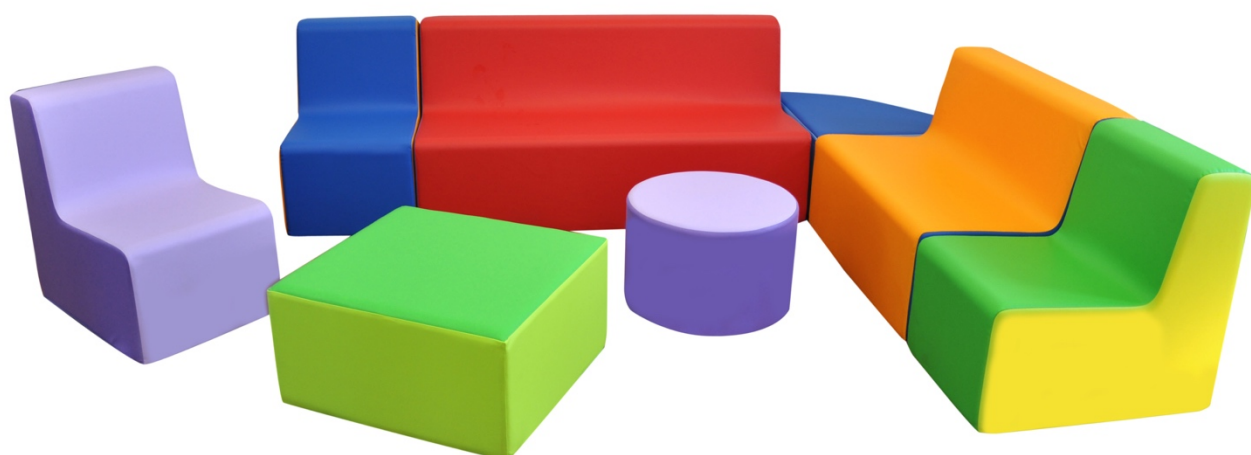

COMPONENTS

KINDERGARTEN SEATS

Art. OM 4.124
2 SEATER SOFA cm 70x48x55 h

Art. OM 4.125
SEAT cm 35x48x55 h

Art. OM 4.126
3 SEATER SOFA cm 105x48x55 h

Art. OM 4.128
CORNER POUF cm 48x48x30 h

Art. OM 4.129
SQUARE POUF cm 48x48x30 h

Art. OM 4.130-1
ROUND POUF cm 38Øx30 h

Art. OM 4.130-2
ROUND BIG POUF cm 48Øx30 h

Seat height h. 30 cm

The products are all available in single and double color version to be selected in the proposed color range