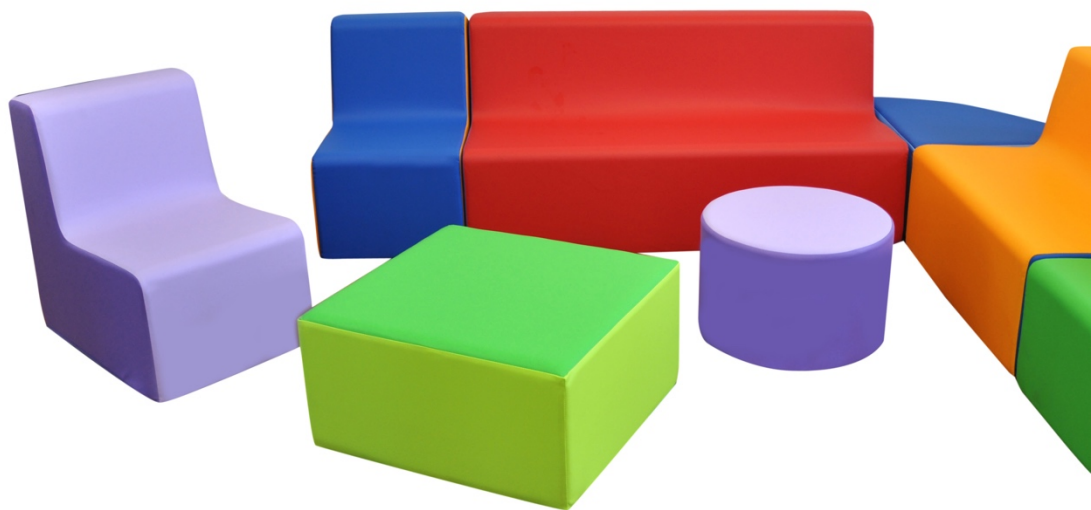

DAT SHEET SEATS

TECHNICAL DESCRIPTION

Soft padded products, versatile and with an essential design, ideal for creating welcoming spaces, reading and relaxation corners

INTERIORS

Padding in open cell polyurethane foam, density 25 kg/mc.
Fire retardant padding available upon request, density 30 kg/mc.

CORNER SOFA

Art. OM 2.157

CORNER SOFA

Dim. open: cm.150 x150 x 15 h

Dim. closed: cm.150 x150 x 30 h - diagonal cm. 220

Composed of:

Diagonally cut bottom mattress dim. cm 150 x 150 x 15

2 shaped backrests dim. cm.150 x 25