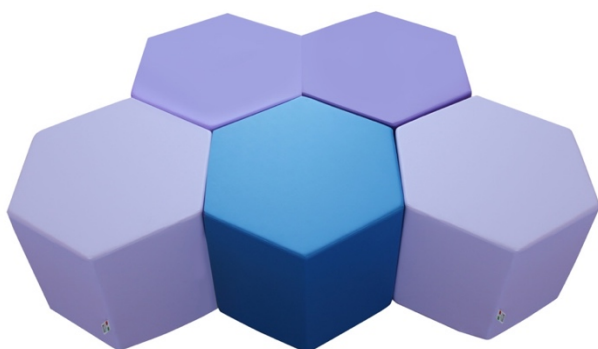

The products are all available in single and double color version to be selected in the proposed color range

POUFS

Art. OM 5.004
SMALL ROUNDED CORNERS POUF cm
40x40x40 h

Art. OM 5.005
BIG ROUNDED CORNERS POUF cm
60x40x40 h

Art. OM 5.006
HEXAGONAL POUF cm 50x57x40 h

Seat height h. 40 cm

The products are all available in single and double color version to be selected in the proposed color range

FLOWER SEAT

Art. OM 2.159

FLOWER SEAT SET – 6 pcs.