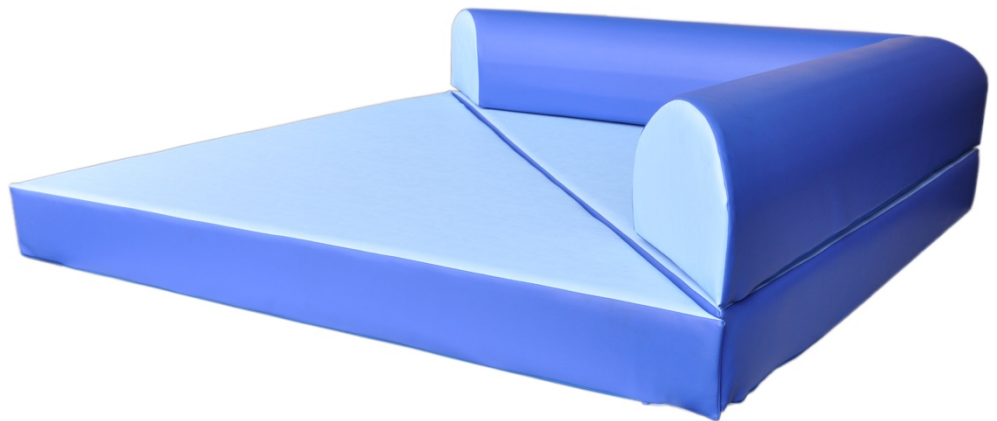

2 SEATER CLOUD SOFA cm 98x51x54 h

Art. OM 5.010

3 SEATER CLOUD SOFA cm 130x51x54 h

Seat height h. 25 cm

The products are all available in single and double color version to be selected in the proposed color range

CHAISE LONGUE SOFA

Seat height closed h. 25 cm
Seat height open h. 8 cm

Art. OM 5.011

CHAISE LONGUE SOFA cm 100x48x55 h

The products are all available in single and double color version to be selected in the proposed color range

CORNER SOFA

Art. OM 2.157

CORNER SOFA

Dim. open: cm.150 x150 x 15 h

Dim. closed: cm.150 x150 x 30 h - diagonal cm. 220

Composed of:

Diagonally cut bottom mattress dim. cm 150 x 150 x 15

2 shaped backrests dim. cm.150 x 25