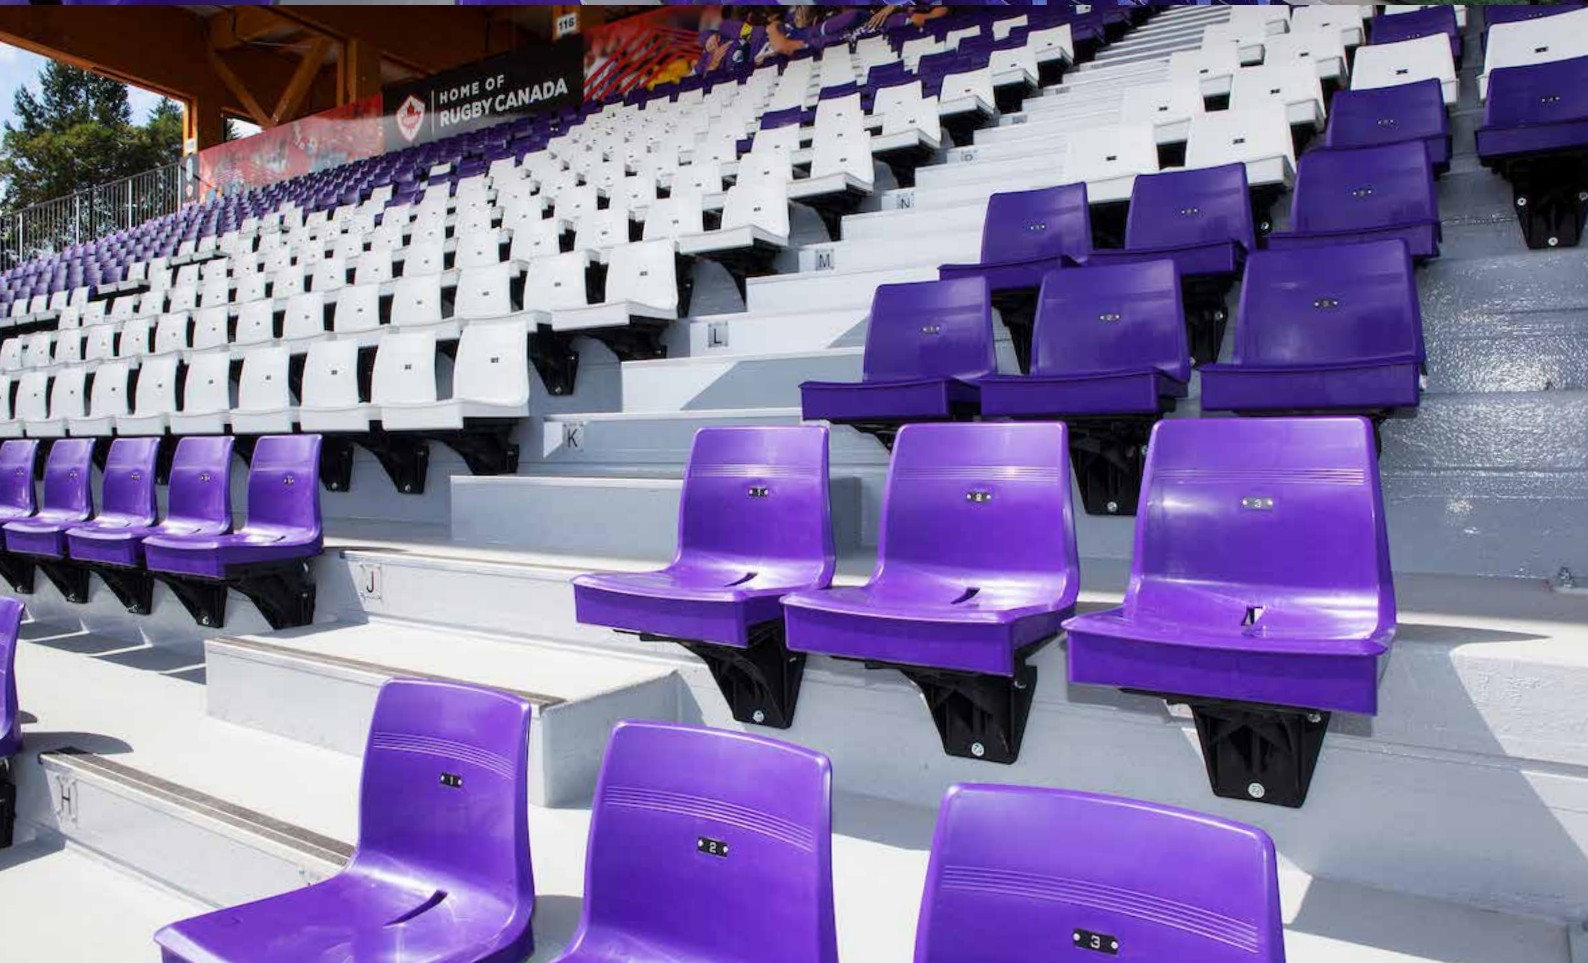

# INSTALLATIONS 2019

**JOMSI**

TWIN  
SNE  
TWO  
RK

SEATING FOR BIG EVENTS

*Fight pollution,  
sit on a green solution*

**“WESTHILLS”** STADIUM  
LANGFORD (CANADA)

MOD.

M2011