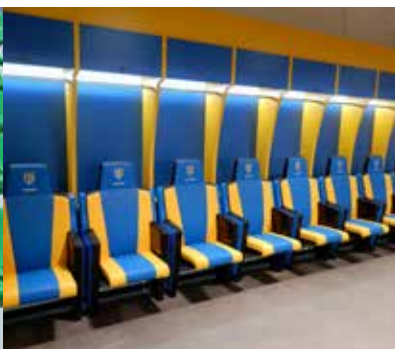

# INSTALLATIONS 2019

**JOMSI**

TWIN  
SNE  
TWO  
RK

SEATING FOR BIG EVENTS

*Fight pollution,  
sit on a green solution*

**“WESTHILLS”** STADIUM  
LANGFORD (CANADA)

MOD.

M2011