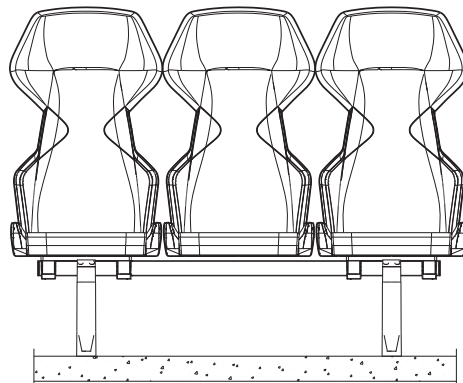

DIRETTAMENTE A GRADONE
DIRECTLY ON STEP

FRONTE GRADONE
RISER MOUNTING

SU PANCA METALLICA
ON METAL BENCH