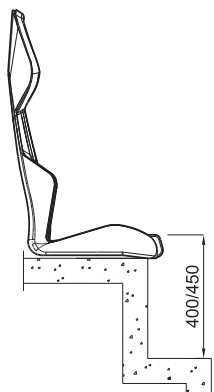

Dimensions: min. centre-to-centre distance 600 mm, depth 620 mm, seat height from 440 to 450 mm, width 600 mm, total height 980 mm.

Installation possibilities:

- ON SINGLE PEDESTAL OR BEAM WITH VERTICAL POLYAMIDE FOOT

the supporting structure is fixed to a polyamide plate which is hooked onto the metal beam

- ON FIXED OR MOUVABLE METAL BENCH

- ON 5-STAR FIXED OR SWIVEL BASE WITH GAS LIFT

ideal for conference rooms.

MAIN FEATURES

Botticelli

design and comfort

DIRETTAMENTE A GRADONE
DIRECTLY ON STEP

FRONTE GRADONE
RISER MOUNTING

SU PANCA METALLICA
ON METAL BENCH

UP TO 13 POSITIONS IN WHICH TO APPLY LOGOS OR EMBROIDERED WRITINGS OF VARIOUS SIZES

Botticelli
design and comfort

Botticelli

design and comfort

Botticelli on single polyamide foot for mobile player's / referee's benches

Botticelli movable metal bench

Botticelli on fixed metal bench

Botticelli
on a single
polyamide foot
for dressing
rooms