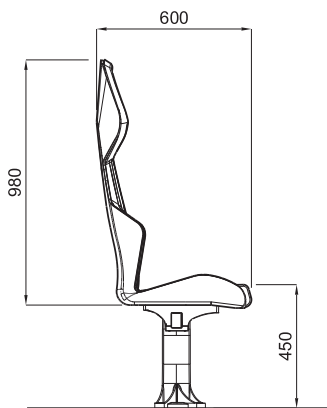

Botticelli

design and comfort