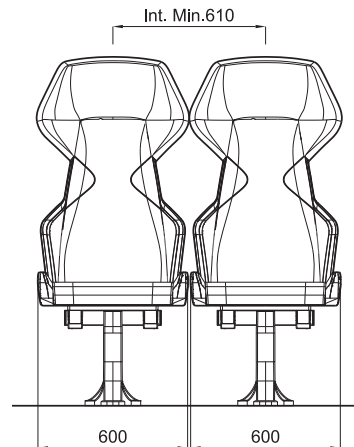

Botticelli

design and comfort