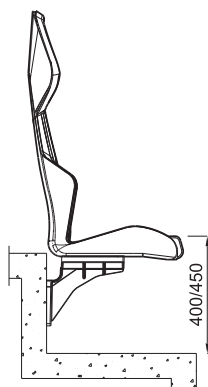

Dimensions: min. centre-to-centre distance 600 mm, depth 620 mm, seat height from 440 to 450 mm, width 600 mm, total height 980 mm.

Installation possibilities:

- ON SINGLE PEDESTAL OR BEAM WITH VERTICAL POLYAMIDE FOOT

the supporting structure is fixed to a polyamide plate which is hooked onto the metal beam

- ON FIXED OR MOUVABLE METAL BENCH

- ON 5-STAR FIXED OR SWIVEL BASE WITH GAS LIFT

ideal for conference rooms.

MAIN FEATURES

Botticelli

design and comfort

DIRETTAMENTE A GRADONE
DIRECTLY ON STEP

FRONTE GRADONE
RISER MOUNTING

SU PANCA METALLICA
ON METAL BENCH

UP TO 13 POSITIONS IN WHICH TO APPLY LOGOS OR EMBROIDERED WRITINGS OF VARIOUS SIZES