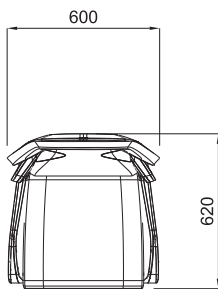

Botticelli

design and comfort