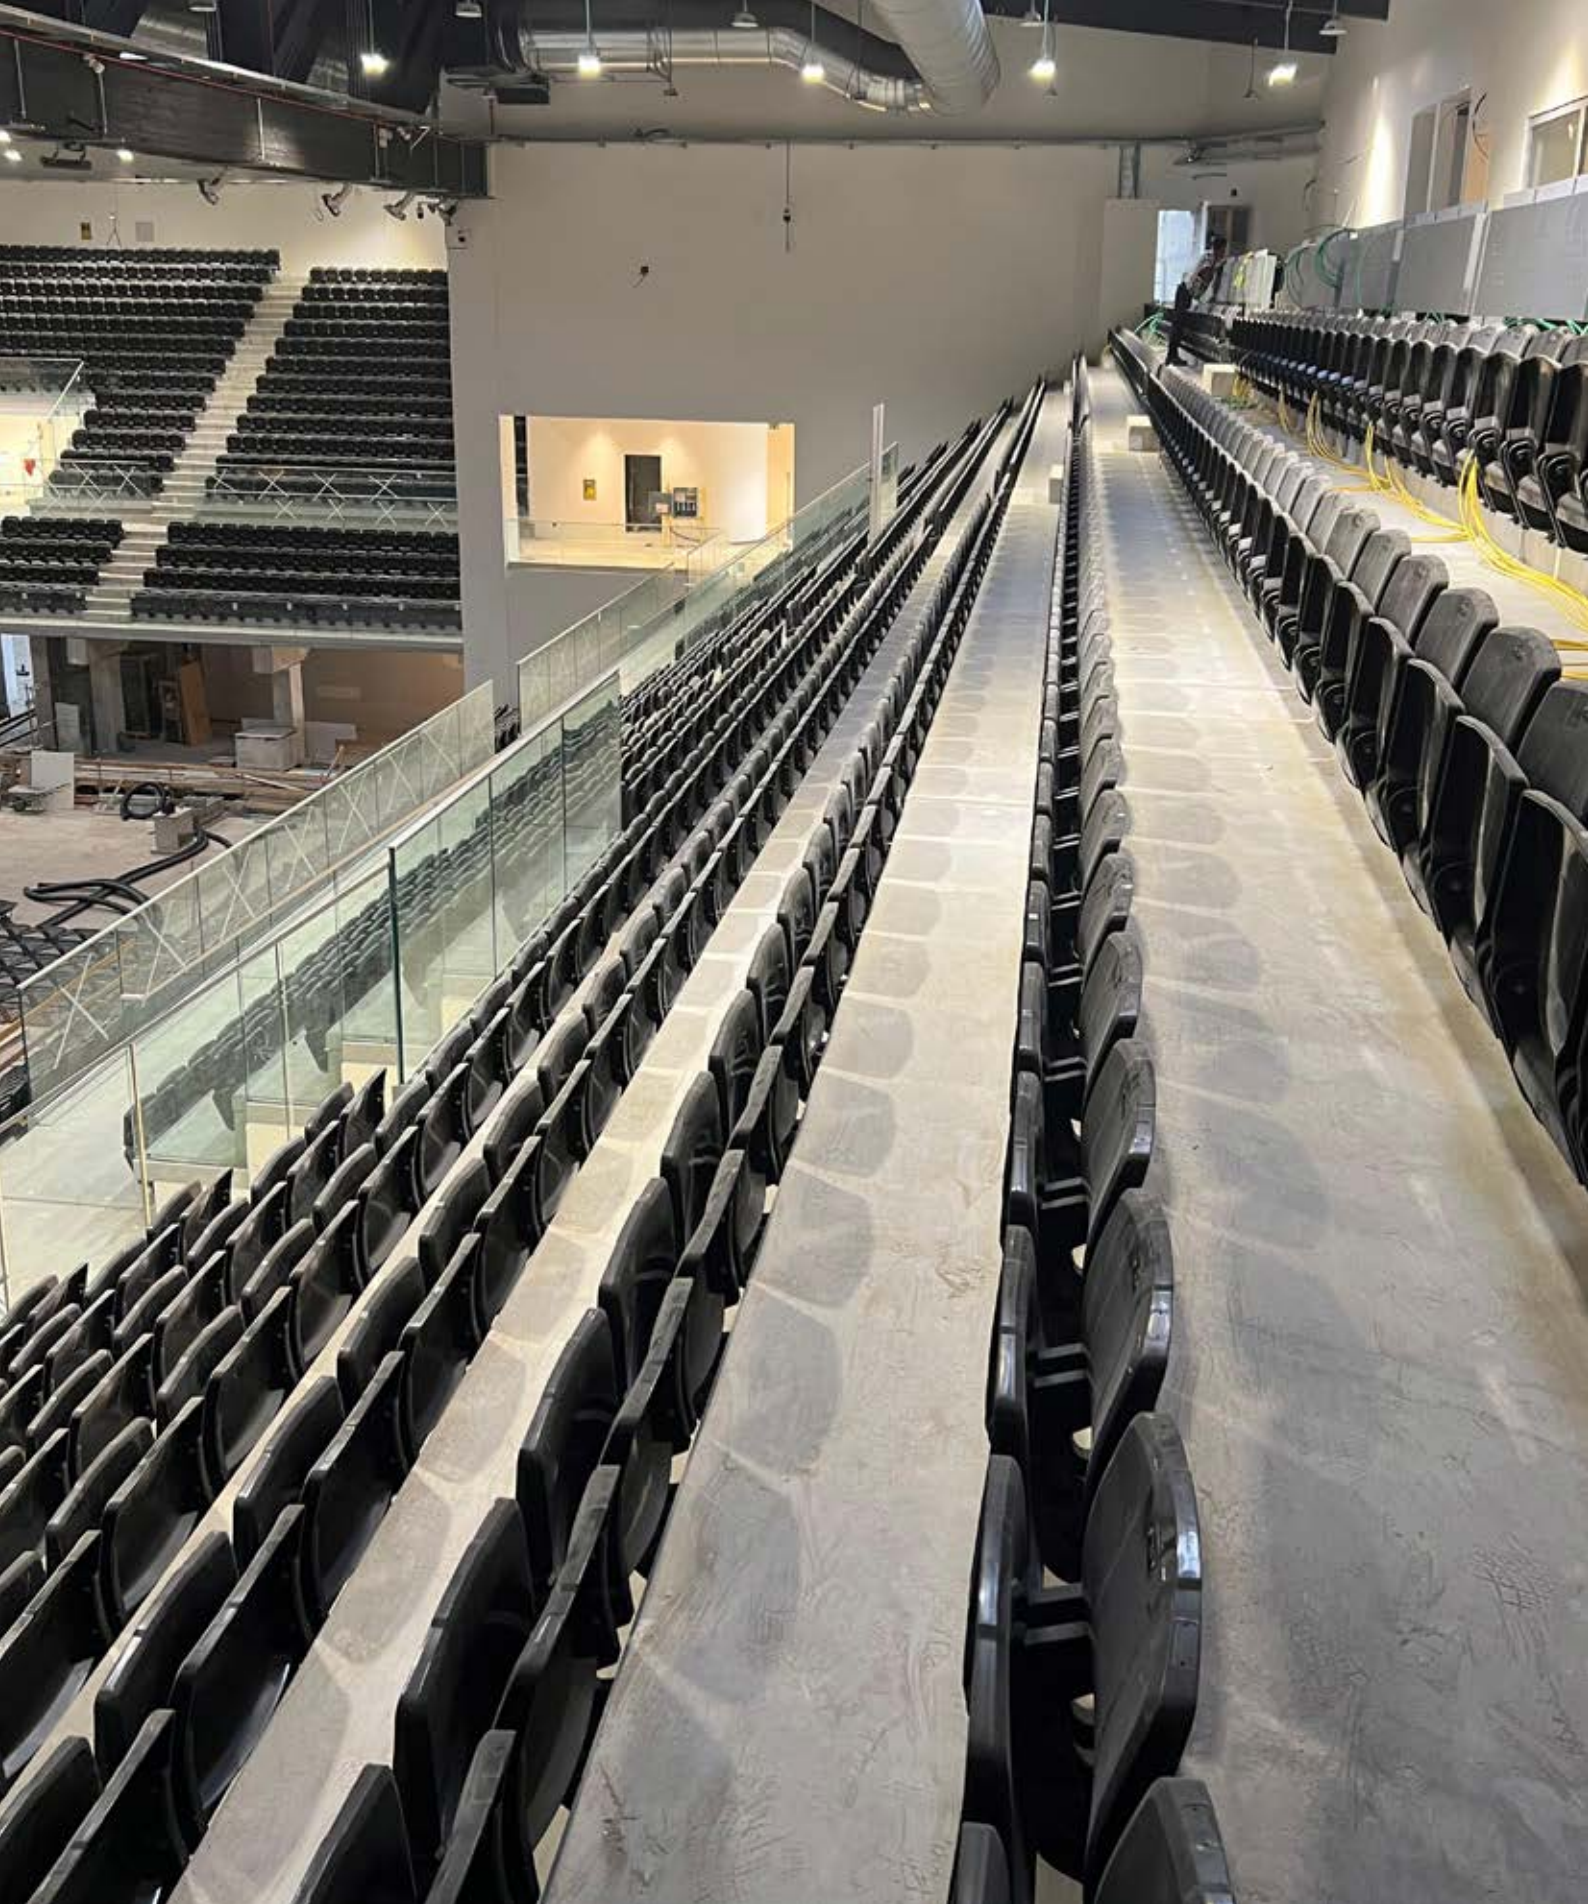

MOD. **CARRAVAGGIO**
GENERAL PUBLIC

DESIGN BY *pininfarina*