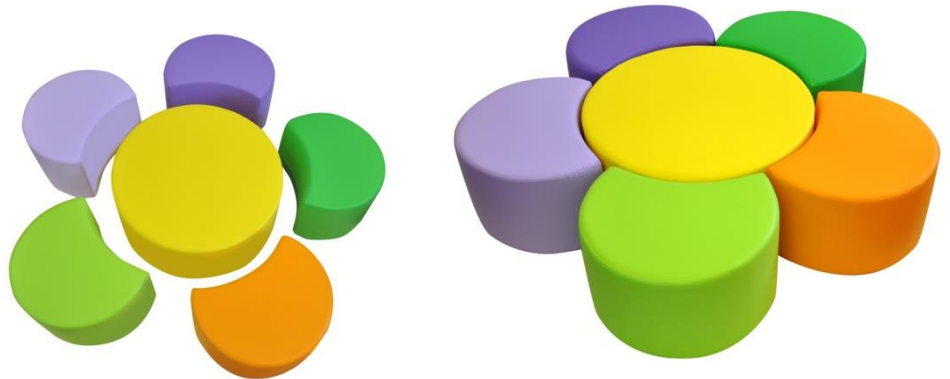

FLOWER SEAT

Art. 70051

FLOWER SEAT SET – 6 pcs.

Dim. cm 120x120x25h

Seat height h. 25 cm

Composed of:

central round pouf cm $\varnothing$ 60x25h

5 lateral poufs cm 45x25h that can be anchored one to the other by means of velcro straps