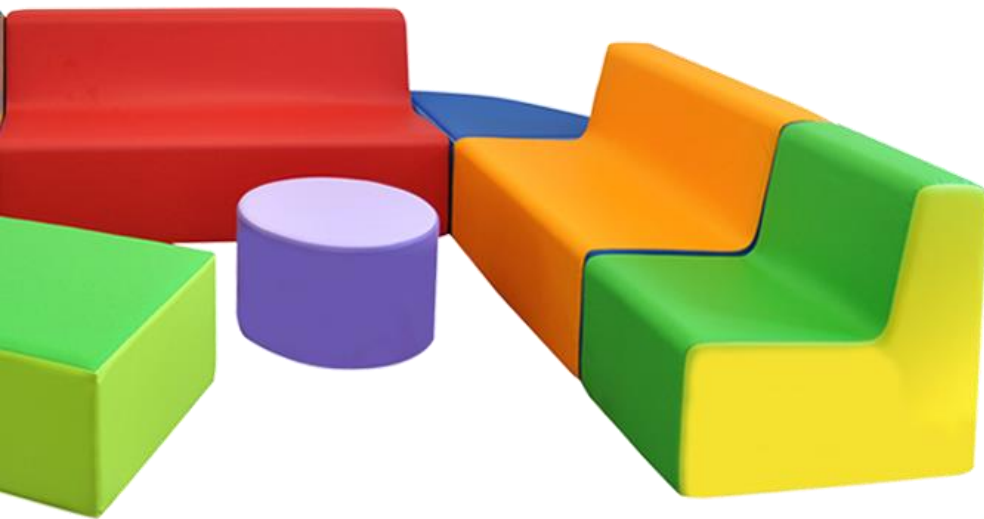

DAT SHEET SEATS

TECHNICAL DESCRIPTION

Soft padded products, versatile and with an essential design, ideal for creating welcoming spaces, reading and relaxation corners

INTERIORS

Padding in open cell polyurethane foam, density 25 kg/mc.
Fire retardant padding available upon request, density 30 kg/mc.

FABRICS AND ACCESSORIES

Cover is made of eco-friendly polyester fabric called Monet/ Green Cover, elastic, soft to the touch, non-slip, waterproof, abrasion-resistant, tear-resistant, washable, phthalate-free and fireproof Cl. 1. Covers are equipped with zippers, cursors are hidden in appropriate pockets.