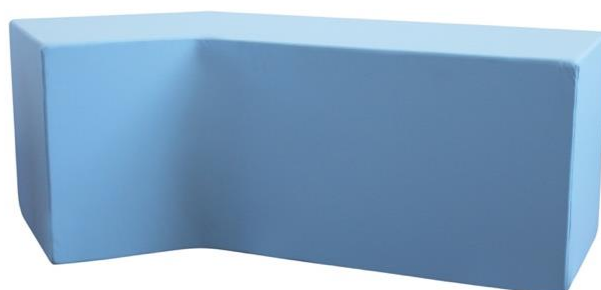

Art. 70063

CURVED ELEMENT

cm 100x50x40 h – seat width 42

Art. 70065

RECTANGULAR ELEMENT

cm 102x42x40 h – seat width 42

Art. 70064

WAVE ELEMENT

cm 120x40x40 h – seat width 42

Art. 70066