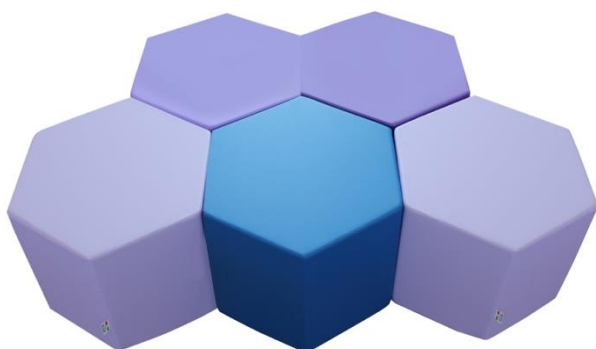

The products are all available in single and double color version to be selected in the proposed color range