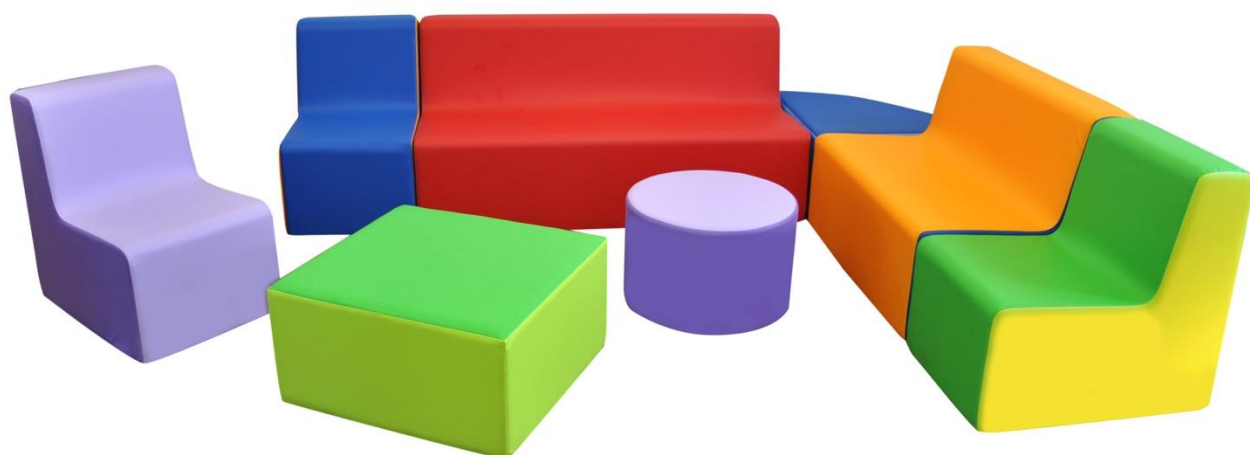

Art. 70013
ROUND NURSERY BIG POUF cm 48 Ø x 25 h

Seat height h. 25 cm

The products are all available in single and double color version to be selected in the proposed color range

KINDERGARTEN SEATS

Art. 70014
2 SEATER SOFA cm 70x48x55 h